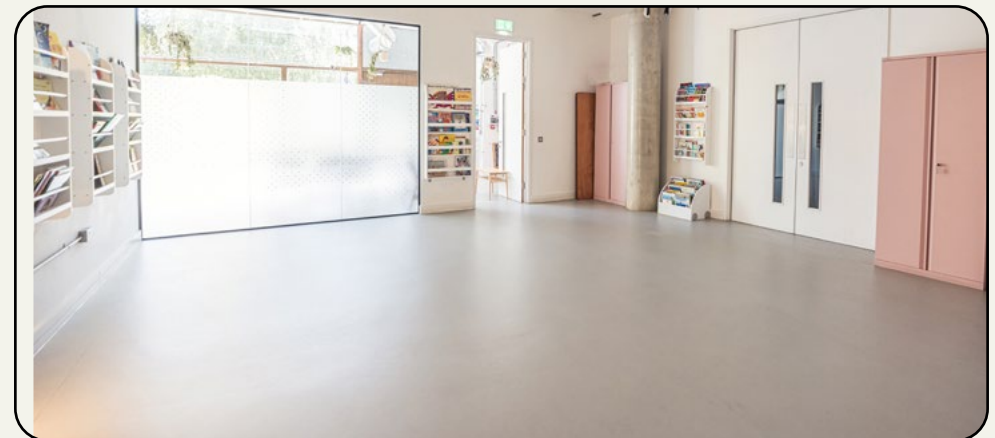

- Up to 80 seated and/or standing
- Recommended up to 30 for workshops & classes
- Dimensions: L 12.3m x W 7.3m x H 2.9m
- Own separate entrance
- Recommended for: rehearsals, events, parties, shows, birthdays...

- Up to 20 seated & 25 standing
- Recommended 12-15 for workshops & classes
- Dimensions: L 7.5m x W 6.5m x H 2.9m
- Recommended for: classes, workshops, break-out space for bigger events