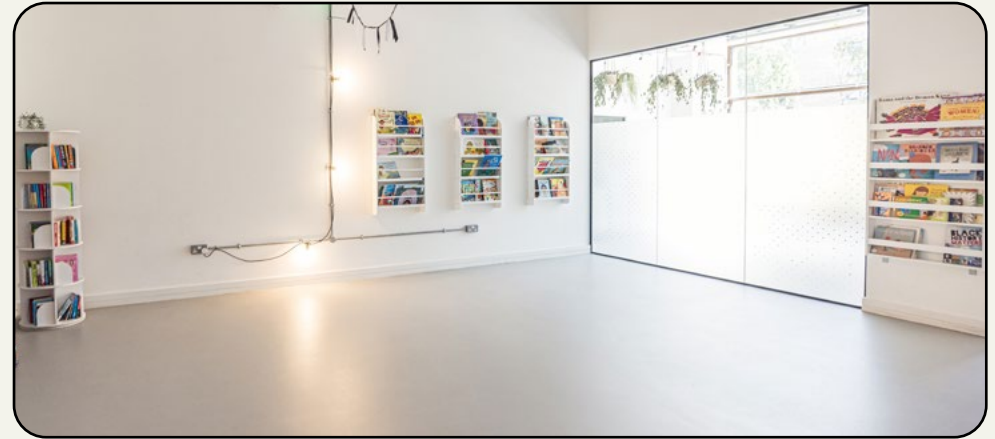

- Up to 80 seated and/or standing
- Recommended up to 30 for workshops & classes
- Dimensions: L 12.3m x W 7.3m x H 2.9m
- Own separate entrance
- Recommended for: rehearsals, events, parties, shows, birthdays...

- Up to 20 seated & 25 standing
- Recommended 12-15 for workshops & classes
- Dimensions: L 7.5m x W 6.5m x H 2.9m
- Recommended for: classes, workshops, break-out space for bigger events

# FLOOR PLAN

A large, empty room with grey curtains and technical equipment on the ceiling. The room is well-lit and appears to be a professional studio or rehearsal space. The ceiling is equipped with various lights, speakers, and other technical gear. The walls are covered in grey curtains, and the floor is a light-colored, polished surface.