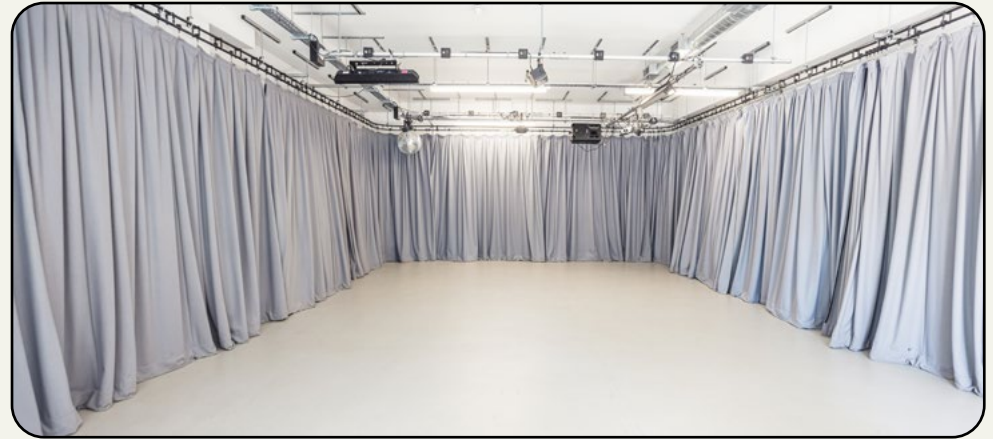

- Up to 80 seated and/or standing
- Recommended up to 30 for workshops & classes
- Dimensions: L 12.3m x W 7.3m x H 2.9m
- Own separate entrance
- Recommended for: rehearsals, events, parties, shows, birthdays...

- Up to 20 seated & 25 standing
- Recommended 12-15 for workshops & classes
- Dimensions: L 7.5m x W 6.5m x H 2.9m
- Recommended for: classes, workshops, break-out space for bigger events

# FLOOR PLAN

A large, empty room with grey curtains and technical equipment on the ceiling. The room is well-lit and appears to be a professional studio or rehearsal space. The ceiling is equipped with various lights, speakers, and other technical gear. The walls are covered in grey curtains, and the floor is a light-colored, polished surface.