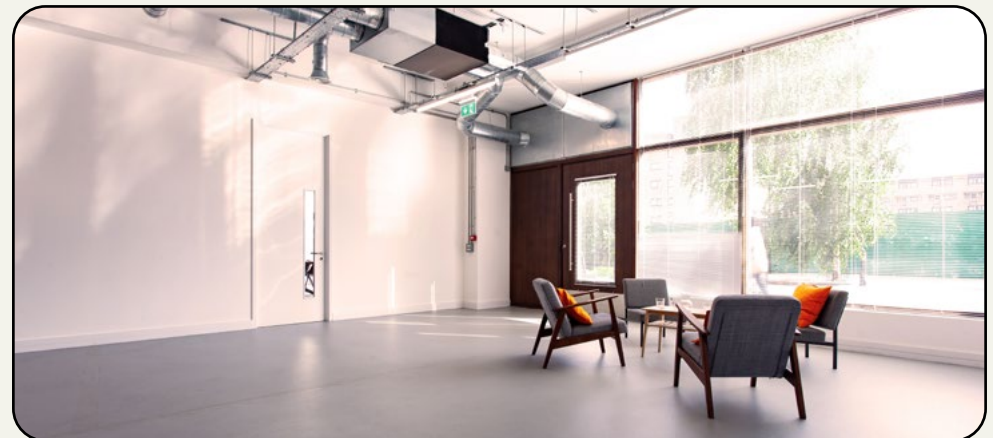

- Up to 80 seated and/or standing
- Recommended up to 30 for workshops & classes
- Dimensions: L 12.3m x W 7.3m x H 2.9m
- Own separate entrance
- Recommended for: rehearsals, events, parties, shows, birthdays...

- Up to 20 seated & 25 standing
- Recommended 12-15 for workshops & classes
- Dimensions: L 7.5m x W 6.5m x H 2.9m
- Recommended for: classes, workshops, break-out space for bigger events

# FLOOR PLAN

A large, empty room with grey curtains and technical equipment on the ceiling. The room is well-lit and appears to be a professional studio or rehearsal space. The ceiling is equipped with various lights, speakers, and other technical gear. The walls are covered in grey curtains, and the floor is a light-colored, polished surface.