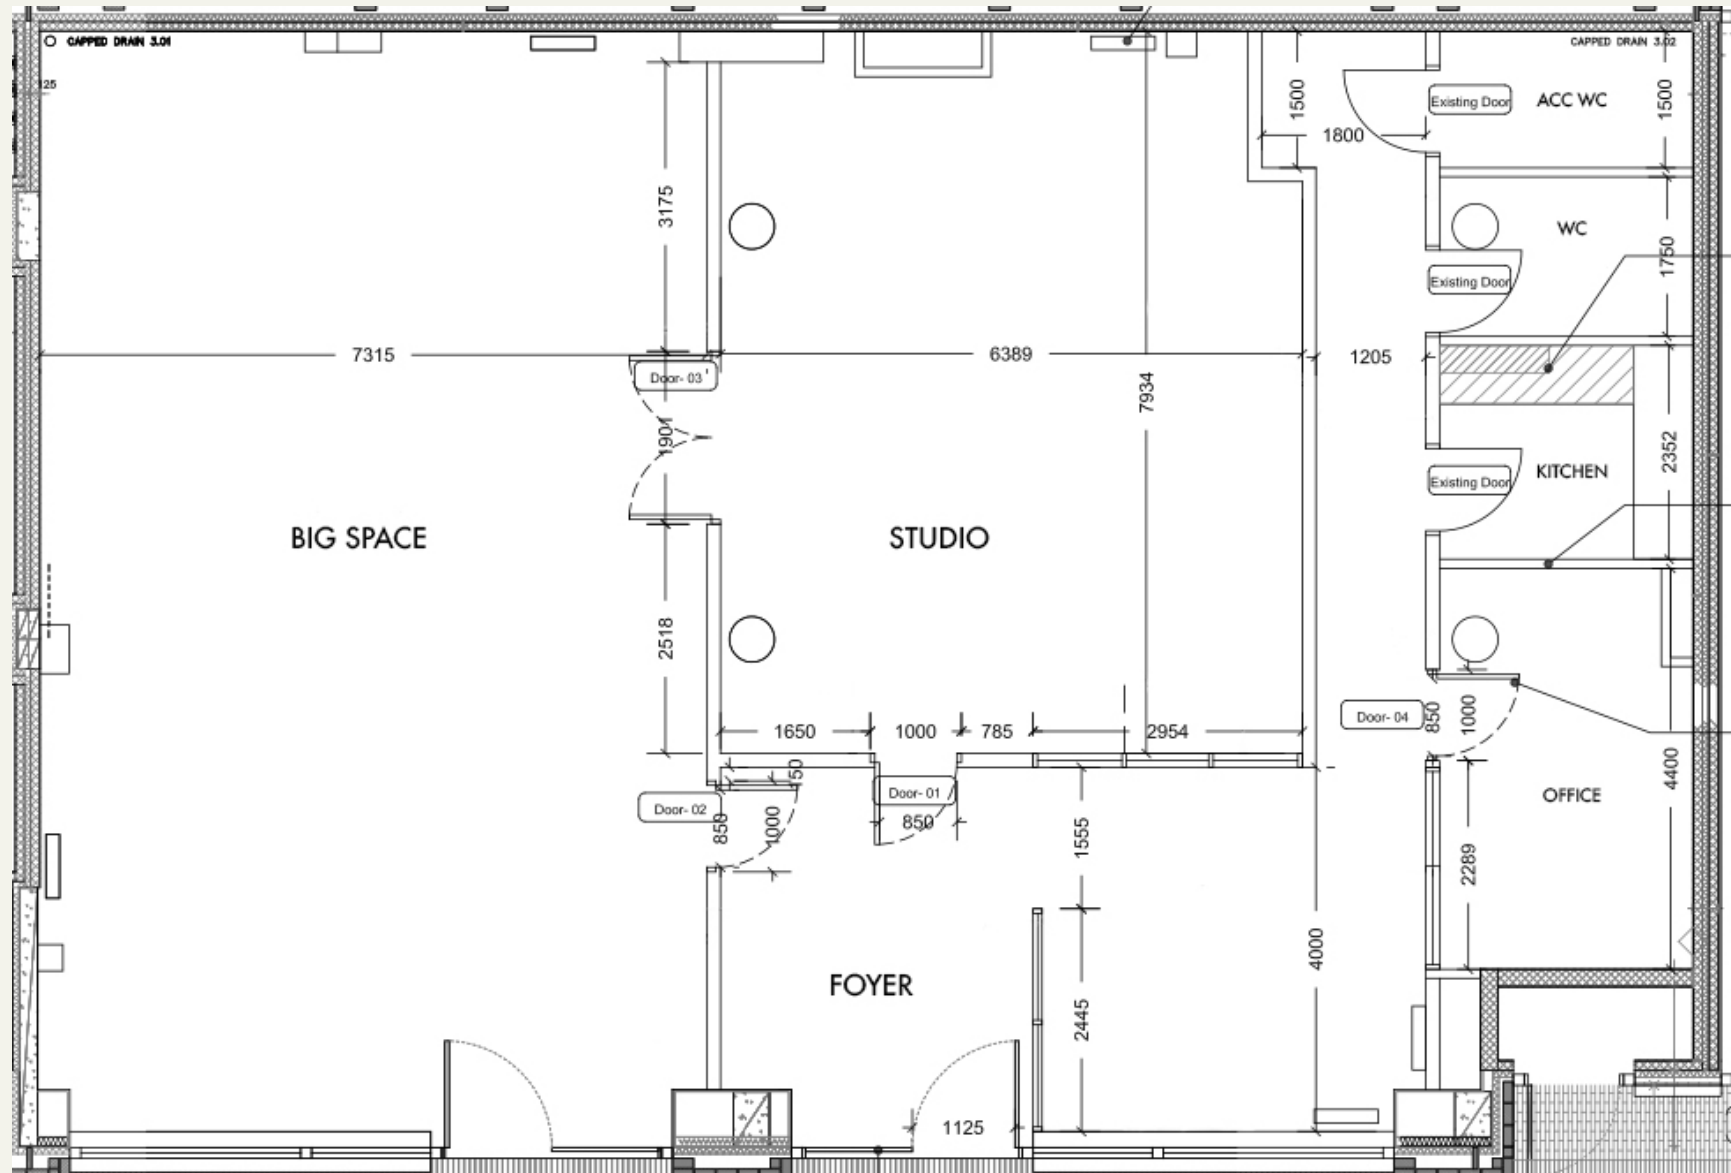

- Up to 80 seated and/or standing
- Recommended up to 30 for workshops & classes
- Dimensions: L 12.3m x W 7.3m x H 2.9m
- Own separate entrance
- Recommended for: rehearsals, events, parties, shows, birthdays...

- Up to 20 seated & 25 standing
- Recommended 12-15 for workshops & classes
- Dimensions: L 7.5m x W 6.5m x H 2.9m
- Recommended for: classes, workshops, break-out space for bigger events

# FLOOR PLAN

A large, empty room with grey curtains and technical equipment on the ceiling. The room is well-lit and appears to be a professional studio or rehearsal space. The ceiling is equipped with various lights, speakers, and other technical gear. The walls are covered in grey curtains, and the floor is a light-colored, polished surface.