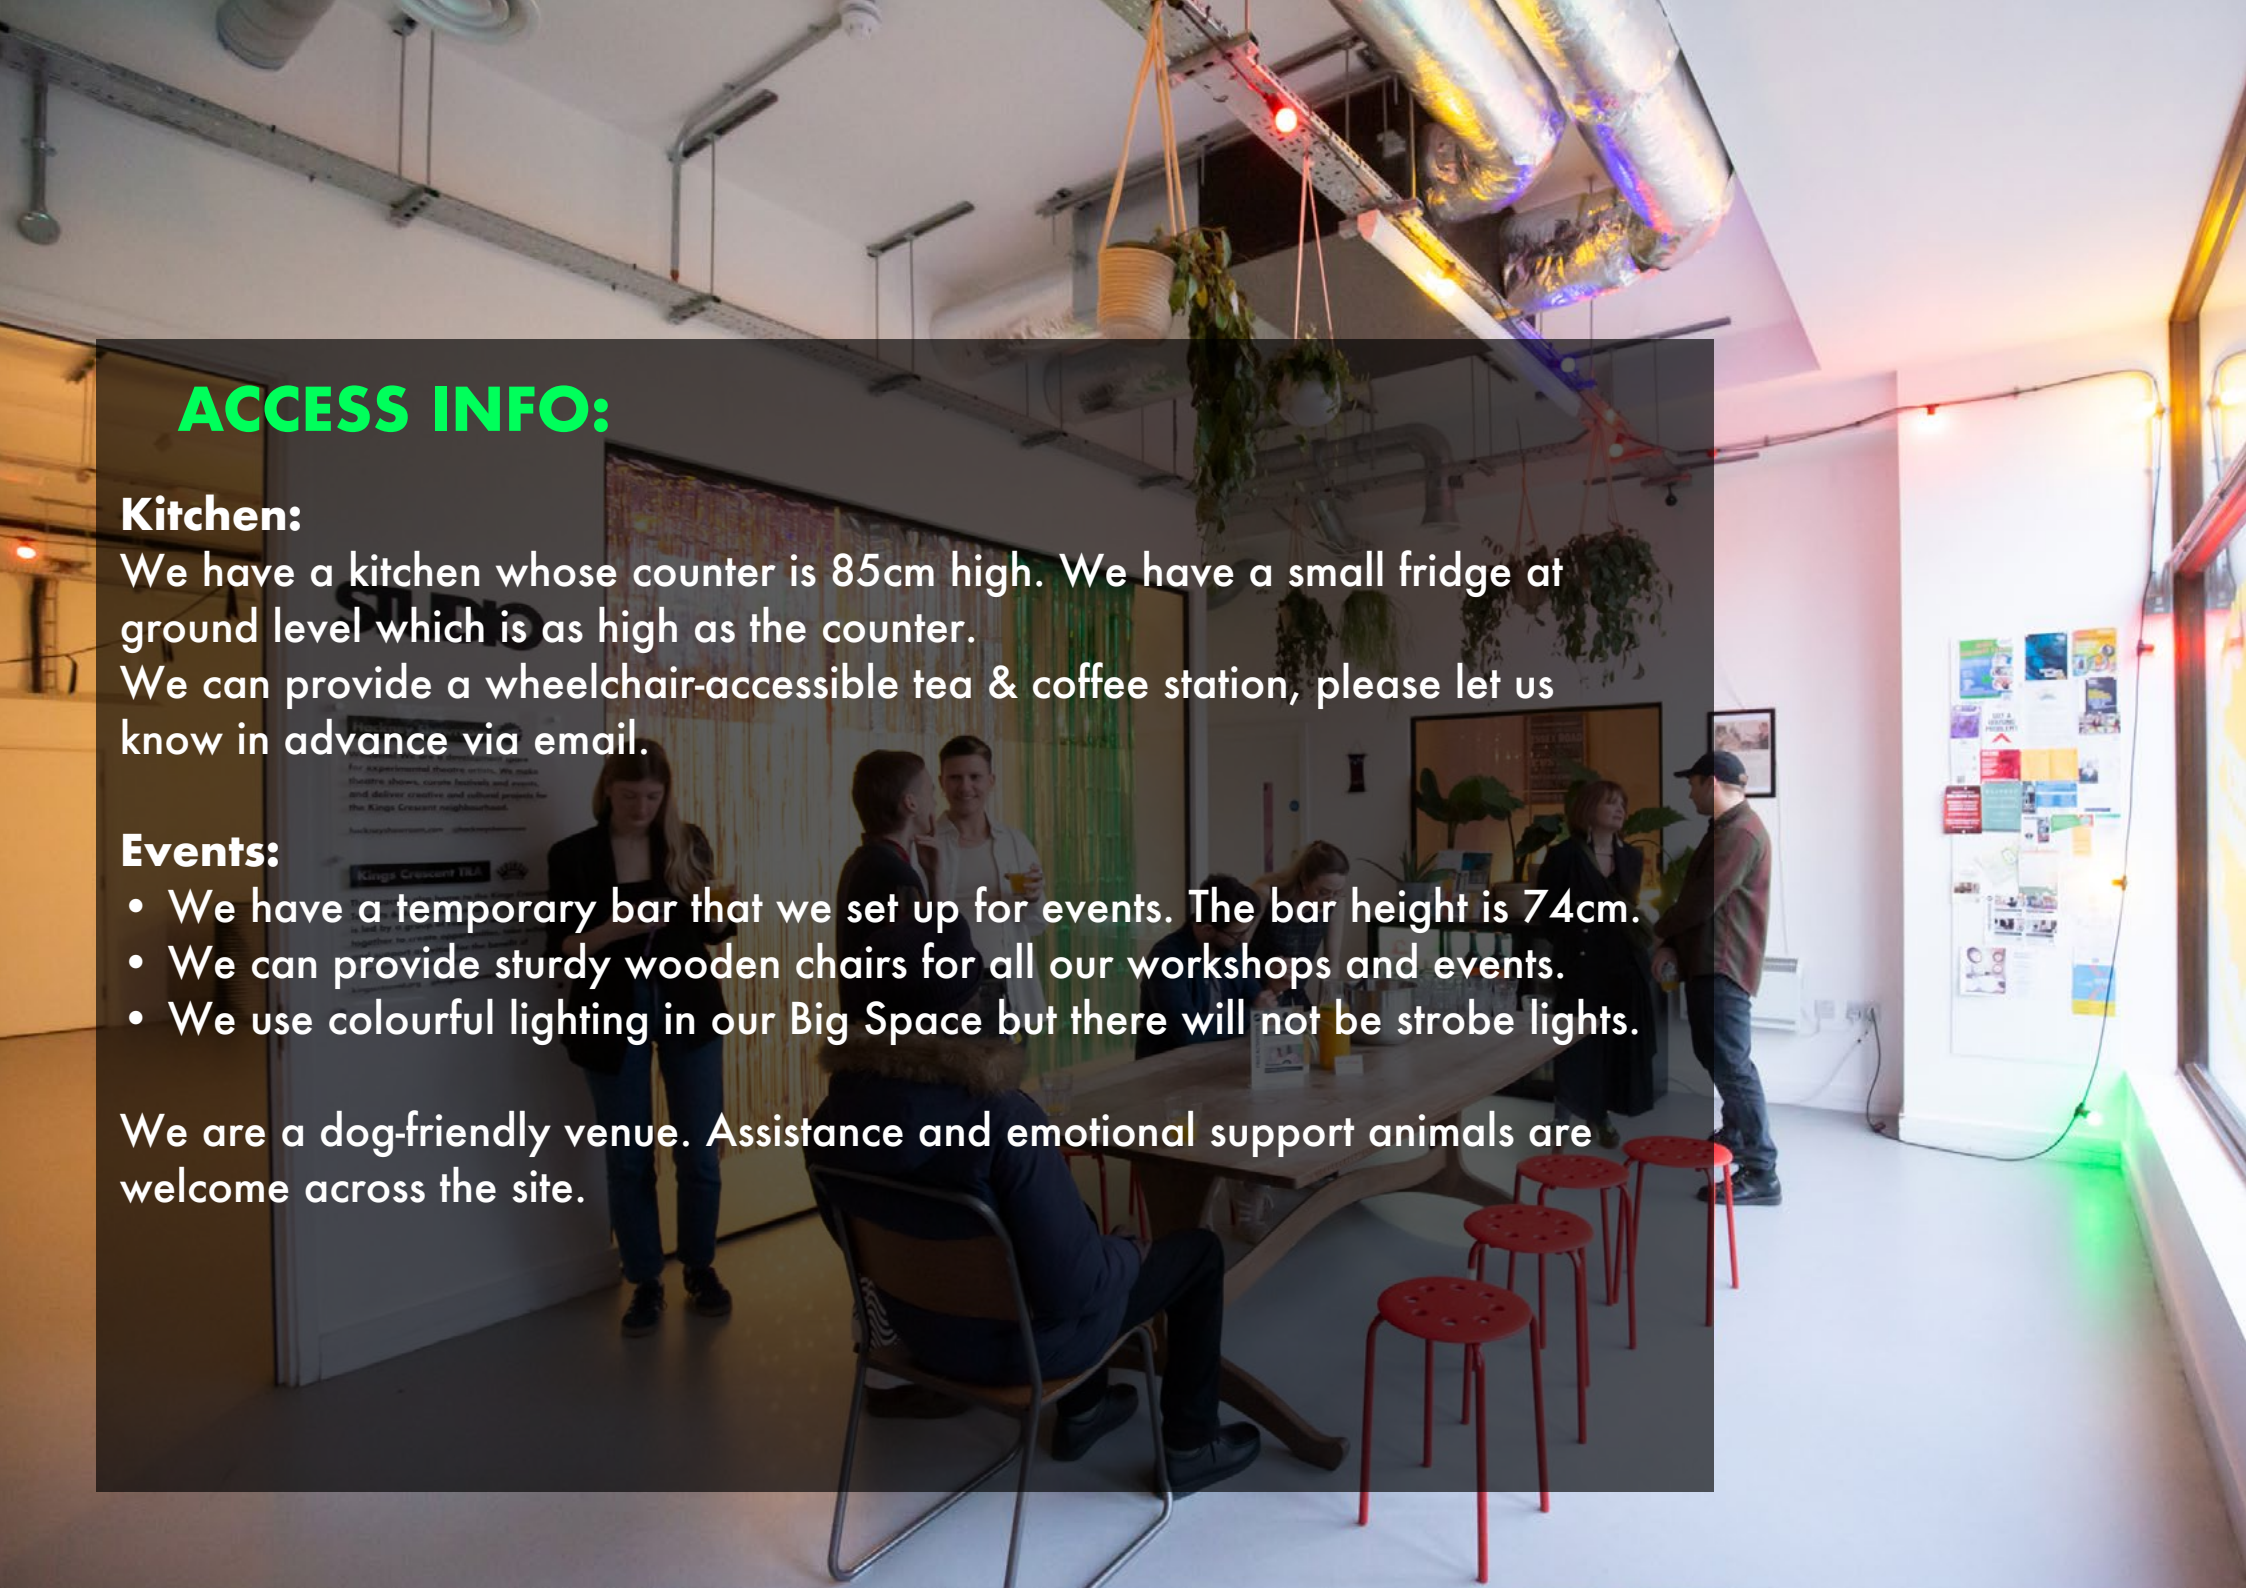

ACCESS INFO:

Kitchen:

We have a kitchen whose counter is 85cm high. We have a small fridge at ground level which is as high as the counter.

We can provide a wheelchair-accessible tea & coffee station, please let us know in advance via email.

Events:

- We have a temporary bar that we set up for events. The bar height is 74cm.
- We can provide sturdy wooden chairs for all our workshops and events.
- We use colourful lighting in our Big Space but there will not be strobe lights.

We are a dog-friendly venue. Assistance and emotional support animals are welcome across the site.